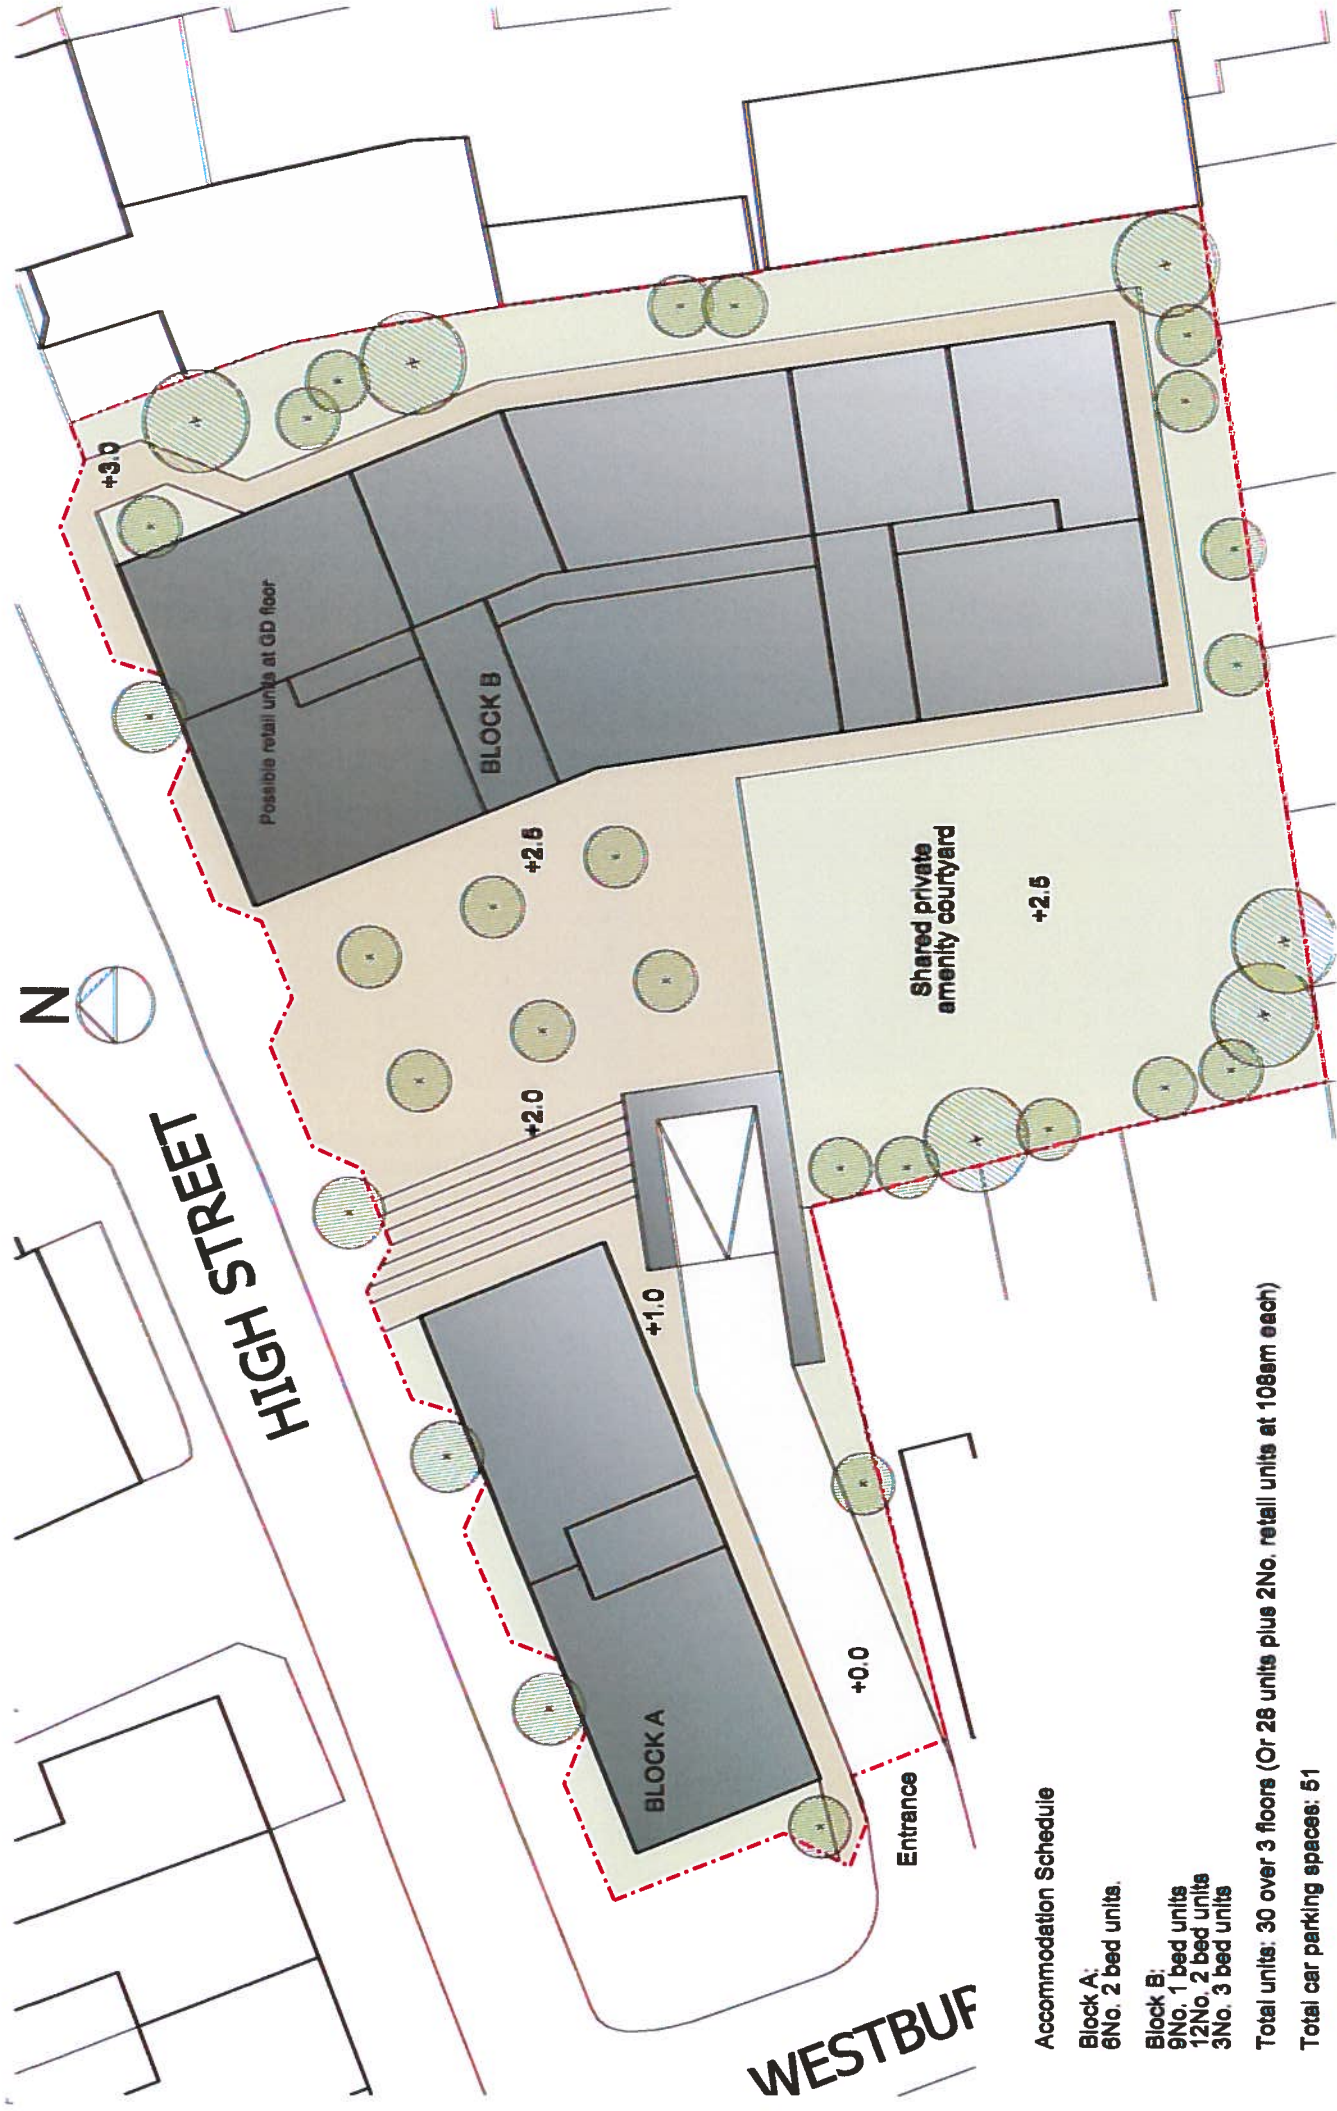

SCALE 1:250 @ A3
 14029 / BK / 002
 WESTBURY ROAD

FOR INFORMATION

**SITE LAYOUT - UPPER FLOORS
 OPTION 1**

WESTBURY

Accommodation Schedule

Block A:
 6No. 3 bed units.

Block B:
 6No. 1 bed units
 9No. 2 bed units

SCALE 1:250 @ A3

14029 / SK / 001
 WESTBURY ROAD

SITE LAYOUT - LOWER FLOOR
 OPTION 1

FOR INFORMATION

HIGH STREET

WESTBURF

Accommodation Schedule

- Block A:
6No. 2 bed units.
- Block B:
9No. 1 bed units
12No. 2 bed units
3No. 3 bed units